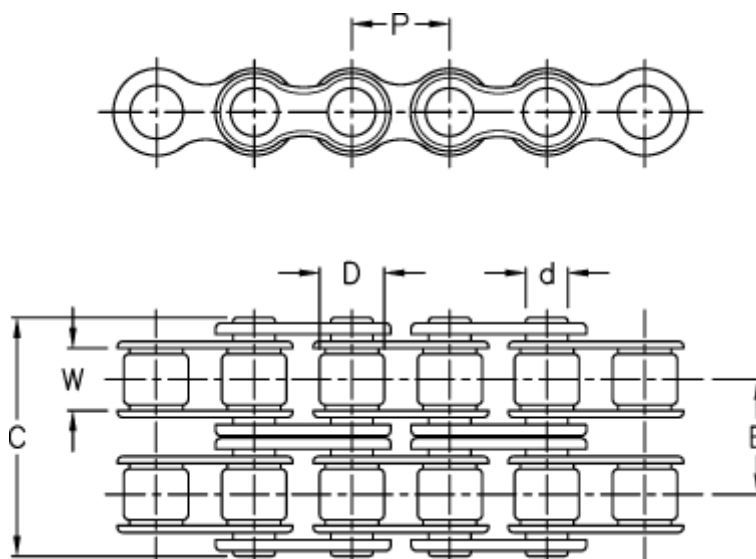

Data Sheet

Article number: 6100120070

Description: KLEEchain 3/4" duplex 12 B-2
5 meter in box (without connecting links)

Measures

Breaking power =	66100N	W =	11,68
C	= 42,00		
Chain size	= 3/4"		
d	= 5,72		
D	= 12,07		
Description	= 12 B-2		
E	= 19,46		
P	= 19,05		